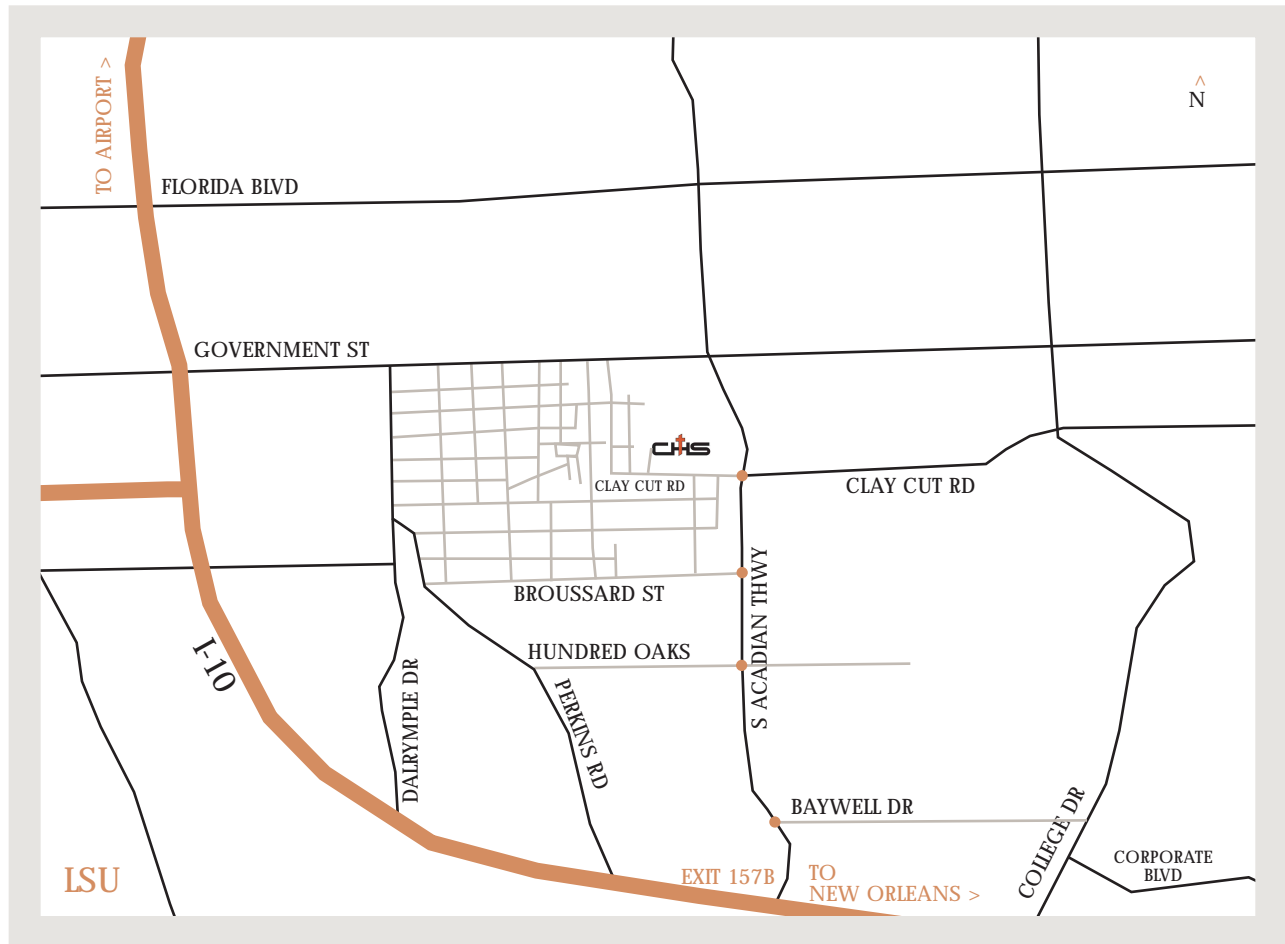

### FROM NEW ORLEANS

From I-10W exit Acadian Thruway (Exit 157-B).  
Turn right onto Acadian Thruway.  
Turn left onto Claycut Road.  
Turn right onto Hearthstone Drive.

### FROM LAFAYETTE

From I-10E take Acadian Thruway (Exit 157-B).  
Turn left onto Acadian Thruway.  
Turn left onto Claycut Road.  
Turn right onto Hearthstone Drive.

*for more maps, visit [www.catholichigh.org](http://www.catholichigh.org)*